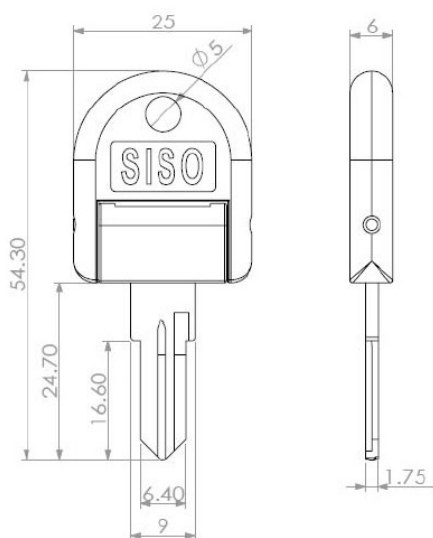

PRODUCT SHEET

Description:

Blank Hinged SISO Car Key, FN2 Key Way, D/E

Item number:

14.04.103-0

Units	Box	Carton	HS Code	Barcode
Pcs.	200	1000	8301700000	 5704866040136

SISO A/S

Mileparken 11
DK-2740 Skovlunde
Denmark
VAT: DK 24786013